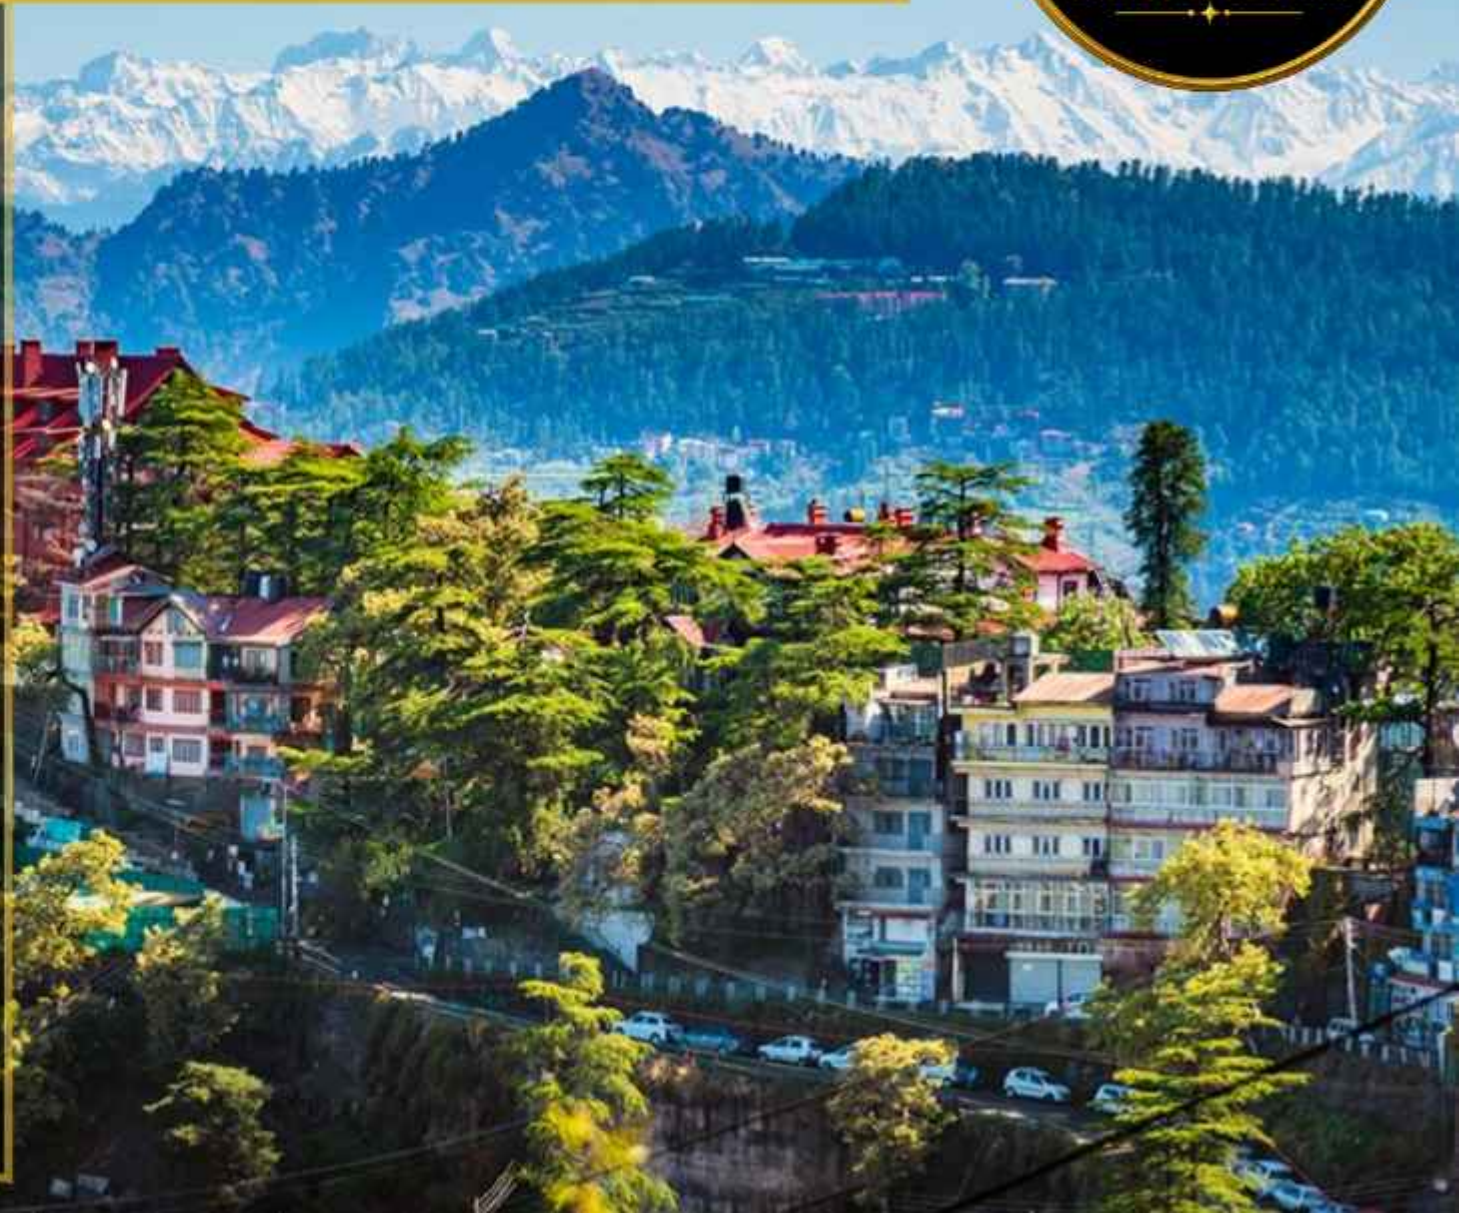

SIKKIM - VIVANTA

GANGTOK - MAYFAIR SPA RESORT & CASINO

DARJEELING - TAJ CHIA KUTIR RESORT & SPA

DARJEELING - THE ELGIN

NORTH INDIA

- SRINAGAR
- AULI
- MUSSOORIE
- JIM CORBETT
- NAINITAL
- BHIMTAL
- SHIMLA
- MANALI
- DHARAMSHALA
- CHANDIGARH
- DALHOUSIE
- RISHIKESH