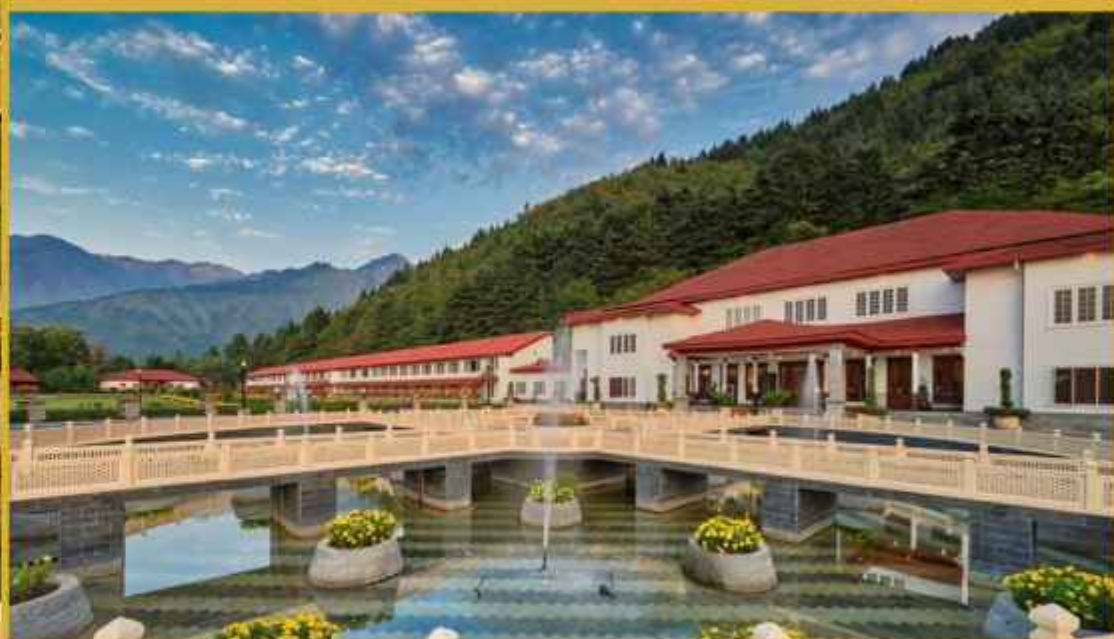

SIKKIM - VIVANTA

GANGTOK - MAYFAIR SPA RESORT & CASINO

DARJEELING - TAJ CHIA KUTIR RESORT & SPA

DARJEELING - THE ELGIN

NORTH INDIA

- SRINAGAR
- AULI
- MUSSOORIE
- JIM CORBETT
- NAINITAL
- BHIMTAL
- SHIMLA
- MANALI
- DHARAMSHALA
- CHANDIGARH
- DALHOUSIE
- RISHIKESH

SRINAGAR - TAJ DAL VIEW

SRINAGAR - THE LALIT GRAND PALACE

AULI - CASA HIMALAYA

MUSSOORIE - WELCOMHOTEL BY ITC HOTELS

MUSSOORIE - JW MARRIOTT

JIM CORBETT - LEMON TREE PREMIER

JIM CORBETT - TAJ CORBETT RESORT & SPA